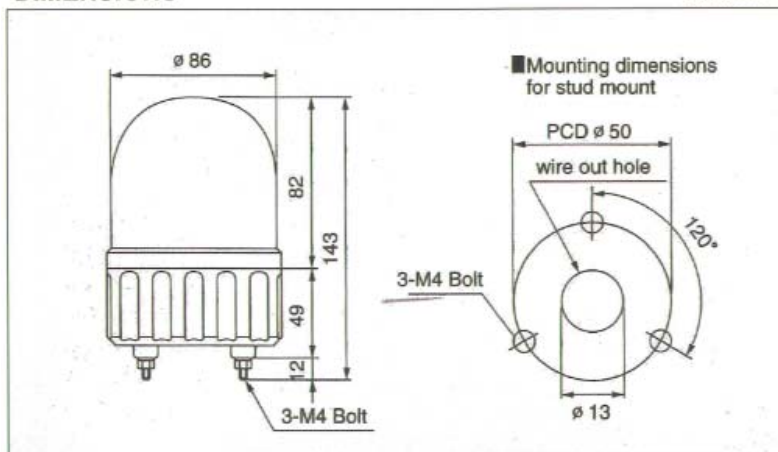

SIGNAL LIGHTS

Buzzer
80dB/m

AS Series

Ø86mm

*Rotating, Rotating with Buzzer, Flashing
and Strobe Models*

- Mounting: threaded studs, wall mount bracket available (order separately)
- Colors available: blue, green, red & yellow
- Incandescent (rotating or flashing) or Xenon bulb (strobe)
- Wire leads

Model	Part Number	Voltage	Current Draw	Wattage	Replacement Parts	
					Bulb	Lens
ASG Rotating Mirror 130 / minute rotation rate	ASG-012-(□)	12 VDC	0.7A	8 watt	MAB-T15-S-012-08	LENS-ASG-(□) (smooth lens)
	ASG-024-(□)	24 VDC	0.3A		MAB-T15-S-024-08	
	ASG-110/220-(□)	110/220 VAC	0.03A	5 watt	MAB-T15-S-012-05	
ASGB Rotating Mirror with 80 dB Alarm	ASGB-012-(□)	12 VDC	0.7A	8 watt	MAB-T15-S-012-08	
	ASGB-024-(□)	24 VDC	0.3A		MAB-T15-S-024-08	
	ASGB-110/220-(□)	110/220 VAC	0.03A	5 watt	MAB-T15-S-012-05	
ASGF Flashing 80 / minute flash rate	ASGF-012-(□)	12 VDC	0.7A	8 watt	MAB-T15-S-012-08	LENS-ASGF-(□) (prism lens)
	ASGF-024-(□)	24 VDC	0.3A		MAB-T15-S-024-08	
	ASGF-110/220-(□)	110/220 VAC	0.03A	5 watt	MAB-T15-S-012-05	
ASGS Strobe	ASGS-110-(□)	110 VAC	0.22A	6 watt	MAB-STROBE-110-06 (Xenon bulb)	
	ASGS-220-(□)	220 VAC	0.11A			

(□) – Indicate color of light or lens: B, G, R or Y

DIMENSIONS

Unit: mm

Wall Mount Brackets

Steel

MAM-DS28

Plastic

MAM-DS30-BGE (Beige)
MAM-DS30-BLK (Black)