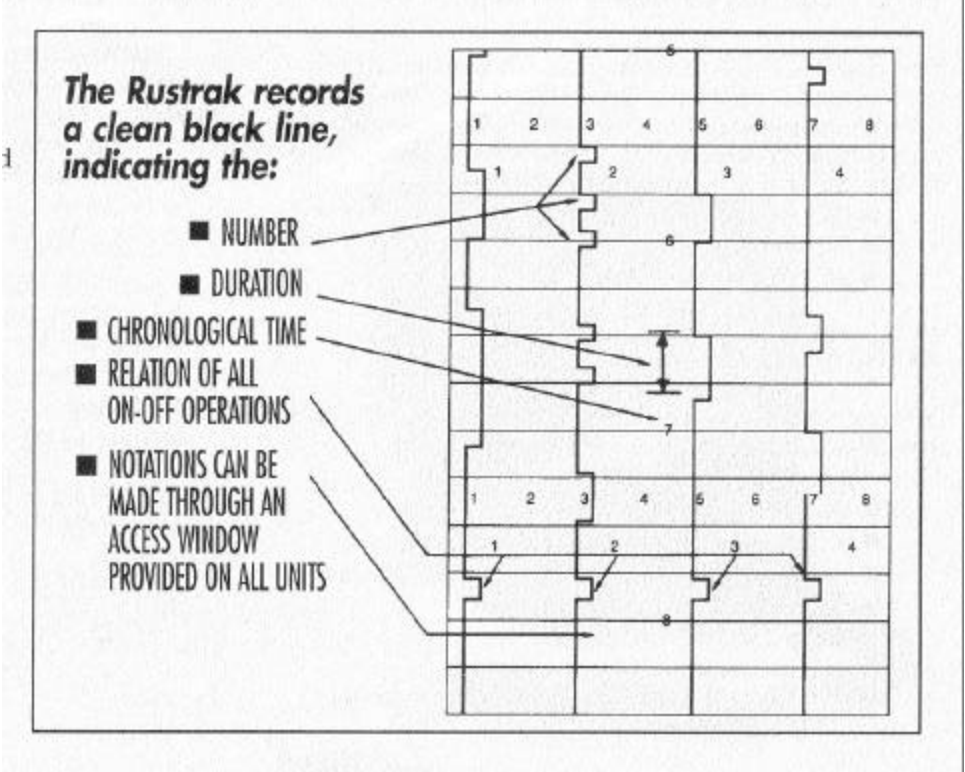

Rustrak 292

Miniature Event Strip Chart Recorders

The Rustrak 292 recorders are versatile low cost solutions monitoring up to 8 on/off events.

- **Wide input ranges**
- **Uses pressure sensitive paper.**
- **No pens to refill or replace.**
- **Rugged construction**

Technical Data

Features

Chart Speeds	1"/Hr standard, 1/48" to 240"/Hr optional. Speed can be changed in field with plug-in gear trains available separately.
Printing System	Stylus on pressure sensitive chart paper (continuous contact).
Power Supply	120V/60Hz standard; 240/60Hz, 120V/50Hz, 240V/50Hz optional.
Recording Width	Approx. 1/16" per channel
Chart Paper Feed	Internal re-roll or tear-off modes. (User configurable)
Repetition Rate	Up to 10 times per second
Operating Environment	Indoor (Outdoor with suitable enclosure)
Operating Temperature	0-50C (32-122F)
Storage Temperature	-40 to 70C (-40 to 158F)
Dimensions	3-5/8"W x 5-5/8"H x 6"D
Approximate Weight	4.8 lbs.

Model	Configurations Input	No. of Channels
292-TTL-4	3-50V (AC/DC) @ 6K ohm	4
292-TTL-8	3-50V (AC/DC) @ 6K ohm	8
292-HIV-4	50-500V (AC/DC) @ 100K ohm	4
292-HIV-8	50-500V (AC/DC) @ 100K ohm	8

To order specify: