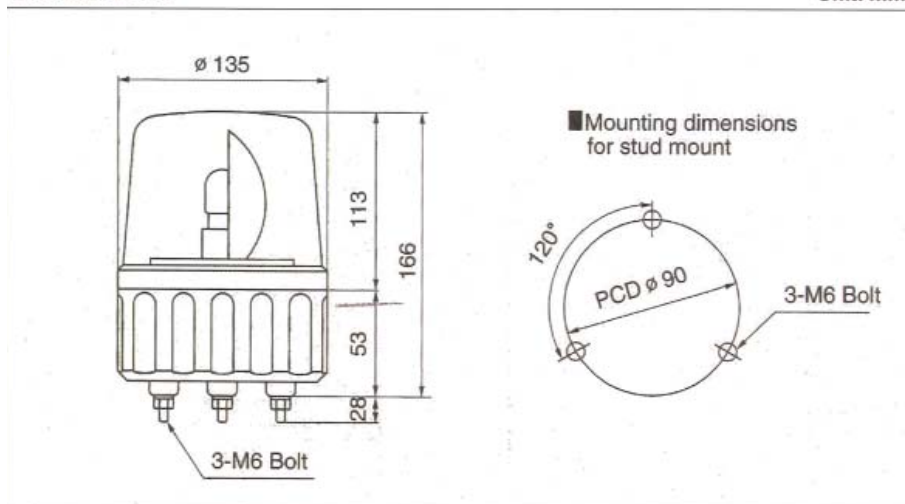

SIGNAL LIGHTS

Buzzer
80dB/m

AVG Series

Ø135mm

Rotating or Rotating with Buzzer

Ideal for large machines, construction sites, parking systems, etc.

- Mounting: threaded studs, wall mount bracket available (order separately)
- Colors available: blue, green, red & yellow
- Wire leads

Model	Part Number	Voltage	Current Draw	Wattage	Replacement Parts	
					Bulb	Lens
AVG Rotating mirror 150 / minute rotation rate	AVG-012-(□)	12 VDC	2.08A	25 watt	MAB-T15-D-012-25	LENS-AVG-(□)
	AVG-024-(□)	24 VDC	1.04A		MAB-T15-D-024-25	
	AVG-110-(□)	110 VAC	0.22A		MAB-T15-D-130-25	
	AVG-220-(□)	220 VAC	0.11A		MAB-T15-D-240-25	
AVGB Rotating mirror with 80 dB audible alarm	AVGB-012-(□)	12 VDC	2.08A		MAB-T15-D-012-25	
	AVGB-024-(□)	24 VDC	1.04A		MAB-T15-D-024-25	
	AVGB-110-(□)	110 VAC	0.22A		MAB-T15-D-130-25	
	AVGB-220-(□)	220 VAC	0.11A		MAB-T15-D-240-25	

(□) – Indicate color of lens: B, G, R or Y

DIMENSIONS

Unit: mm

Wall Mount Bracket

Steel MAM-DS27